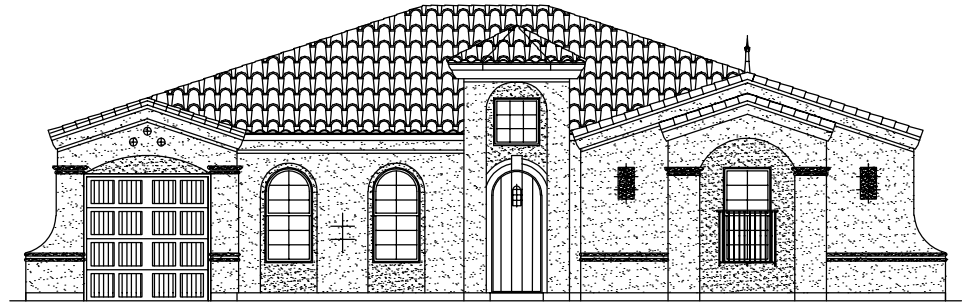

THE SANTIAGO

2325 to 2926 Square Feet

3 Bedroom • Study • 2 Baths • 3 Car Garage

Optional: Second Floor Bonus with Full bath • Observation Deck •

Extended Patio • 4th Bedroom in lieu of Study

Ranch

Spanish Colonial

Craftsman

Exterior elevations are artist's conceptual renderings and may differ from actual elevations available. Please contact a William Ryan Homes sales representative for more details.

04/30/08-02

www.WilliamRyanHomes.com