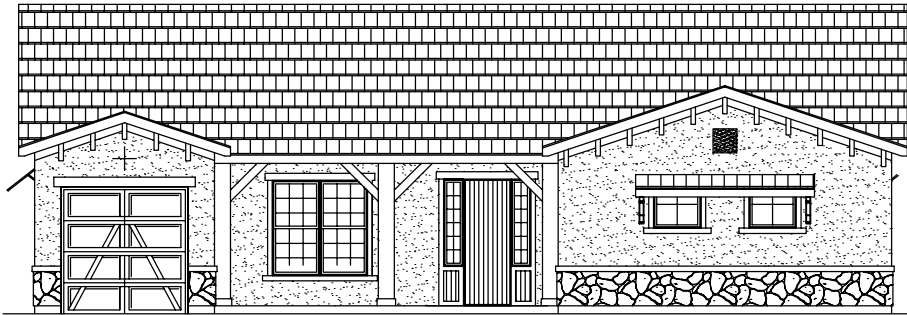

THE SANTIAGO

2325 to 2926 Square Feet

3 Bedroom • Study • 2 Baths • 3 Car Garage

Optional: Second Floor Bonus with Full bath • Observation Deck •

Extended Patio • 4th Bedroom in lieu of Study

Ranch

Spanish Colonial

Craftsman

Exterior elevations are artist's conceptual renderings and may differ from actual elevations available. Please contact a William Ryan Homes sales representative for more details.

04/30/08-02

www.WilliamRyanHomes.com