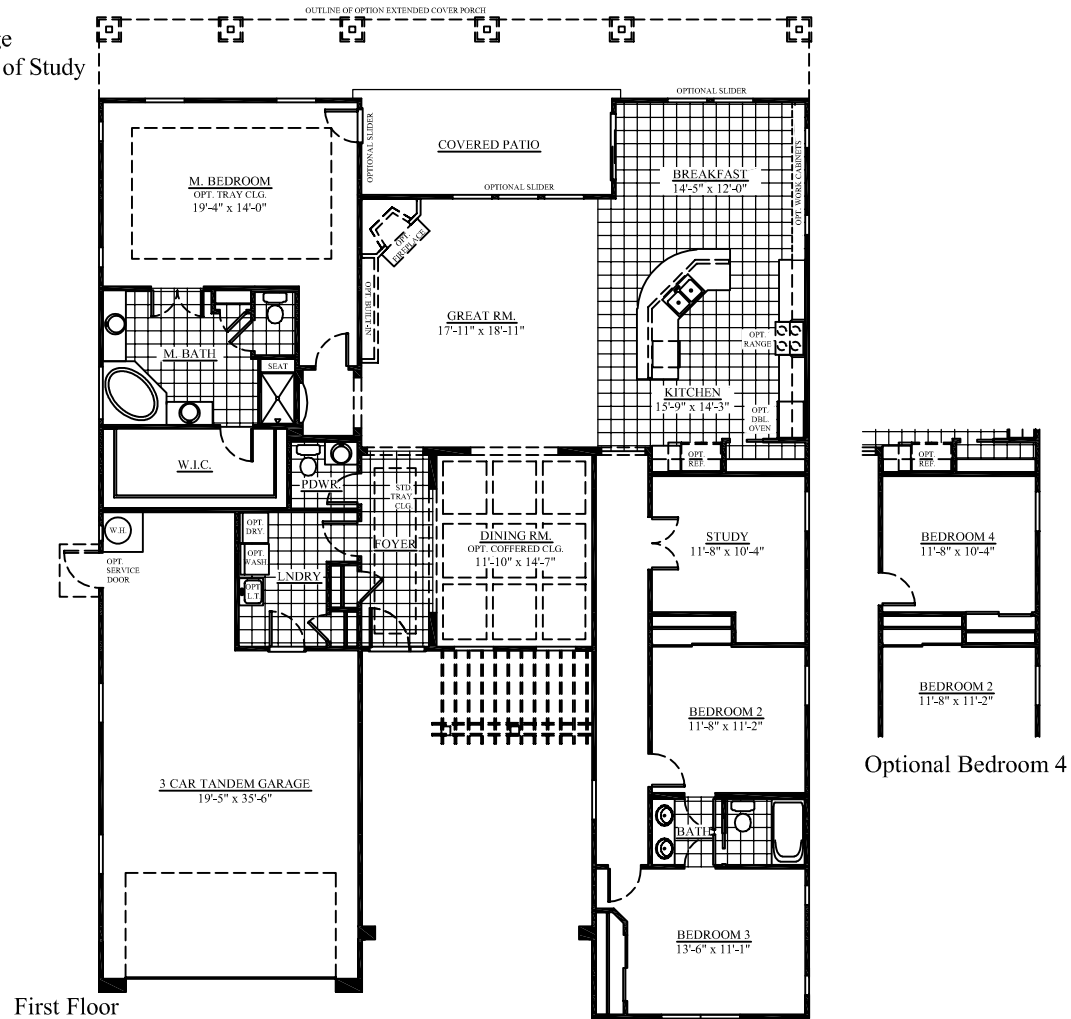

THE JAMESON

2482 Square Feet

3 Bedroom • Study • 2 1/2 Bath • 3 Car Garage

Optional: Extended Patio • 4th Bedroom in lieu of Study

First Floor

All drawings and dimensions are approximate and subject to change without notice. Floor plans vary by elevation. please consult a William Ryan Homes sales representative for further information on optional and included features.

04/30/08-02

www.WilliamRyanHomes.com

THE JAMESON

2482 Square Feet
 3 Bedroom • Study • 2 1/2 Bath • 3 Car Garage
 Optional: Extended Patio • 4th Bedroom in lieu of Study

Ranch

Spanish Colonial

Craftsman

Exterior elevations are artist's conceptual renderings and may differ from actual elevations available. Please contact a William Ryan Homes sales representative for more details.